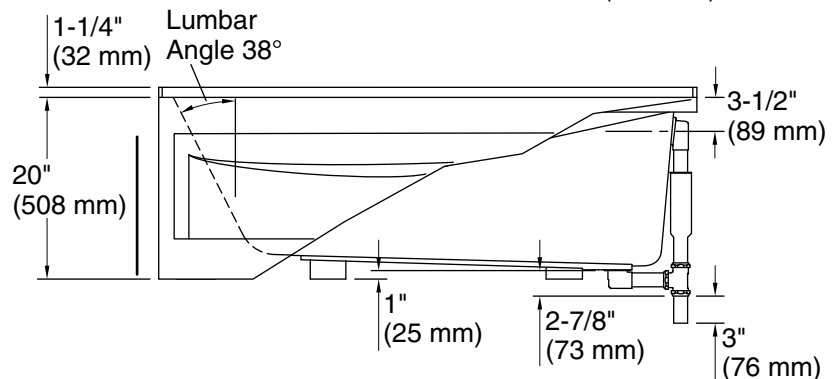

Required Electrical Service

One dedicated circuit required, protected with Class A Ground-Fault Circuit-Interrupter (GFCI). Outside North America, this device may be known as a Residual Current Device (RCD).

Pump, Heated   120 V, 15 A, 60 Hz
Surface:

Technical Information

All product dimensions are nominal.

Installation:	Three-wall alcove
Drain location:	Right
Basin area, bottom:	48" x 24" (1219 mm x 610 mm)
Basin area, top:	59" x 30" (1499 mm x 762 mm)
Weight:	116 lbs (52.6 kg)
Minimum floor load:	42 lbs/ft² (205.1 kg/m²)
Water depth:	14" (356 mm)
Water capacity:	67 gal (253.6 L)
Electrical component rating:	Pump: 120 V, 7 A, 60 Hz Heated Surface: 120 V, 0.5 A, 60 Hz, 65 W
Pump speed:	Single

Notes

Measure your actual product for rough-in details.

Install this product according to the installation instructions.

The hot water supply should be 70% of the capacity of the bath or greater. Installations will vary.

If installing a rim-mount faucet, make sure there is no interference above or below the deck before drilling any holes.