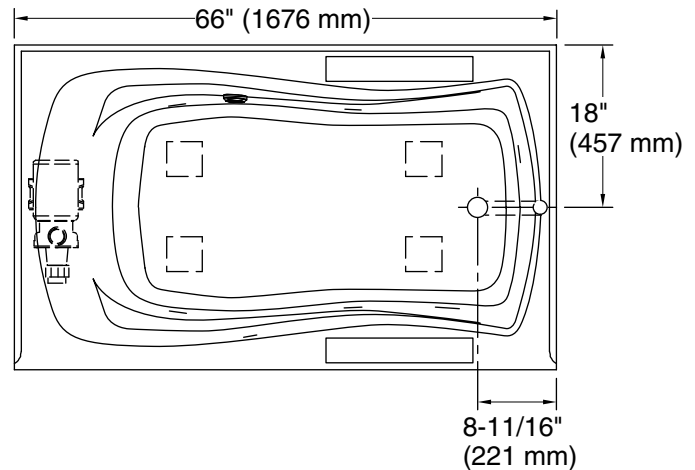

Required Electrical Service

One dedicated circuit required, protected with Class A Ground-Fault Circuit-Interrupter (GFCI). Outside North America, this device may be known as a Residual Current Device (RCD).

Pump, Heated   120 V, 15 A, 60 Hz
Surface:

Technical Information

All product dimensions are nominal.

Installation:	Three-wall alcove
Drain location:	Right
Basin area, bottom:	48" x 24" (1219 mm x 610 mm)
Basin area, top:	59" x 30" (1499 mm x 762 mm)
Weight:	116 lbs (52.6 kg)
Minimum floor load:	42 lbs/ft² (205.1 kg/m²)
Water depth:	14" (356 mm)
Water capacity:	67 gal (253.6 L)
Electrical component rating:	Pump: 120 V, 7 A, 60 Hz Heated Surface: 120 V, 0.5 A, 60 Hz, 65 W
Pump speed:	Single

Notes

Measure your actual product for rough-in details.

Install this product according to the installation instructions.

The hot water supply should be 70% of the capacity of the bath or greater. Installations will vary.

If installing a rim-mount faucet, make sure there is no interference above or below the deck before drilling any holes.