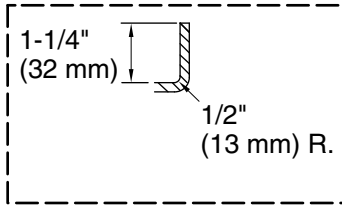

No change in measurements if connected with drain illustrated. (K-7161-AF)

□ Recommended Faucet Location

Integral Flange Detail