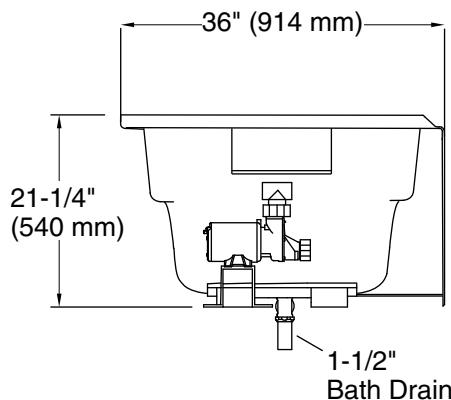

Required Electrical Service

One dedicated circuit required, protected with Class A Ground-Fault Circuit-Interrupter (GFCI). Outside North America, this device may be known as a Residual Current Device (RCD).

Pump, Heated   120 V, 15 A, 60 Hz
Surface:

Technical Information

All product dimensions are nominal.

Installation:	Three-wall alcove
Drain location:	Right
Basin area, bottom:	48" x 24" (1219 mm x 610 mm)
Basin area, top:	59" x 30" (1499 mm x 762 mm)
Weight:	116 lbs (52.6 kg)
Minimum floor load:	42 lbs/ft² (205.1 kg/m²)
Water depth:	14" (356 mm)
Water capacity:	67 gal (253.6 L)
Electrical component rating:	Pump: 120 V, 7 A, 60 Hz Heated Surface: 120 V, 0.5 A, 60 Hz, 65 W
Pump speed:	Single

Notes

Measure your actual product for rough-in details.

Install this product according to the installation instructions.

The hot water supply should be 70% of the capacity of the bath or greater. Installations will vary.

If installing a rim-mount faucet, make sure there is no interference above or below the deck before drilling any holes.